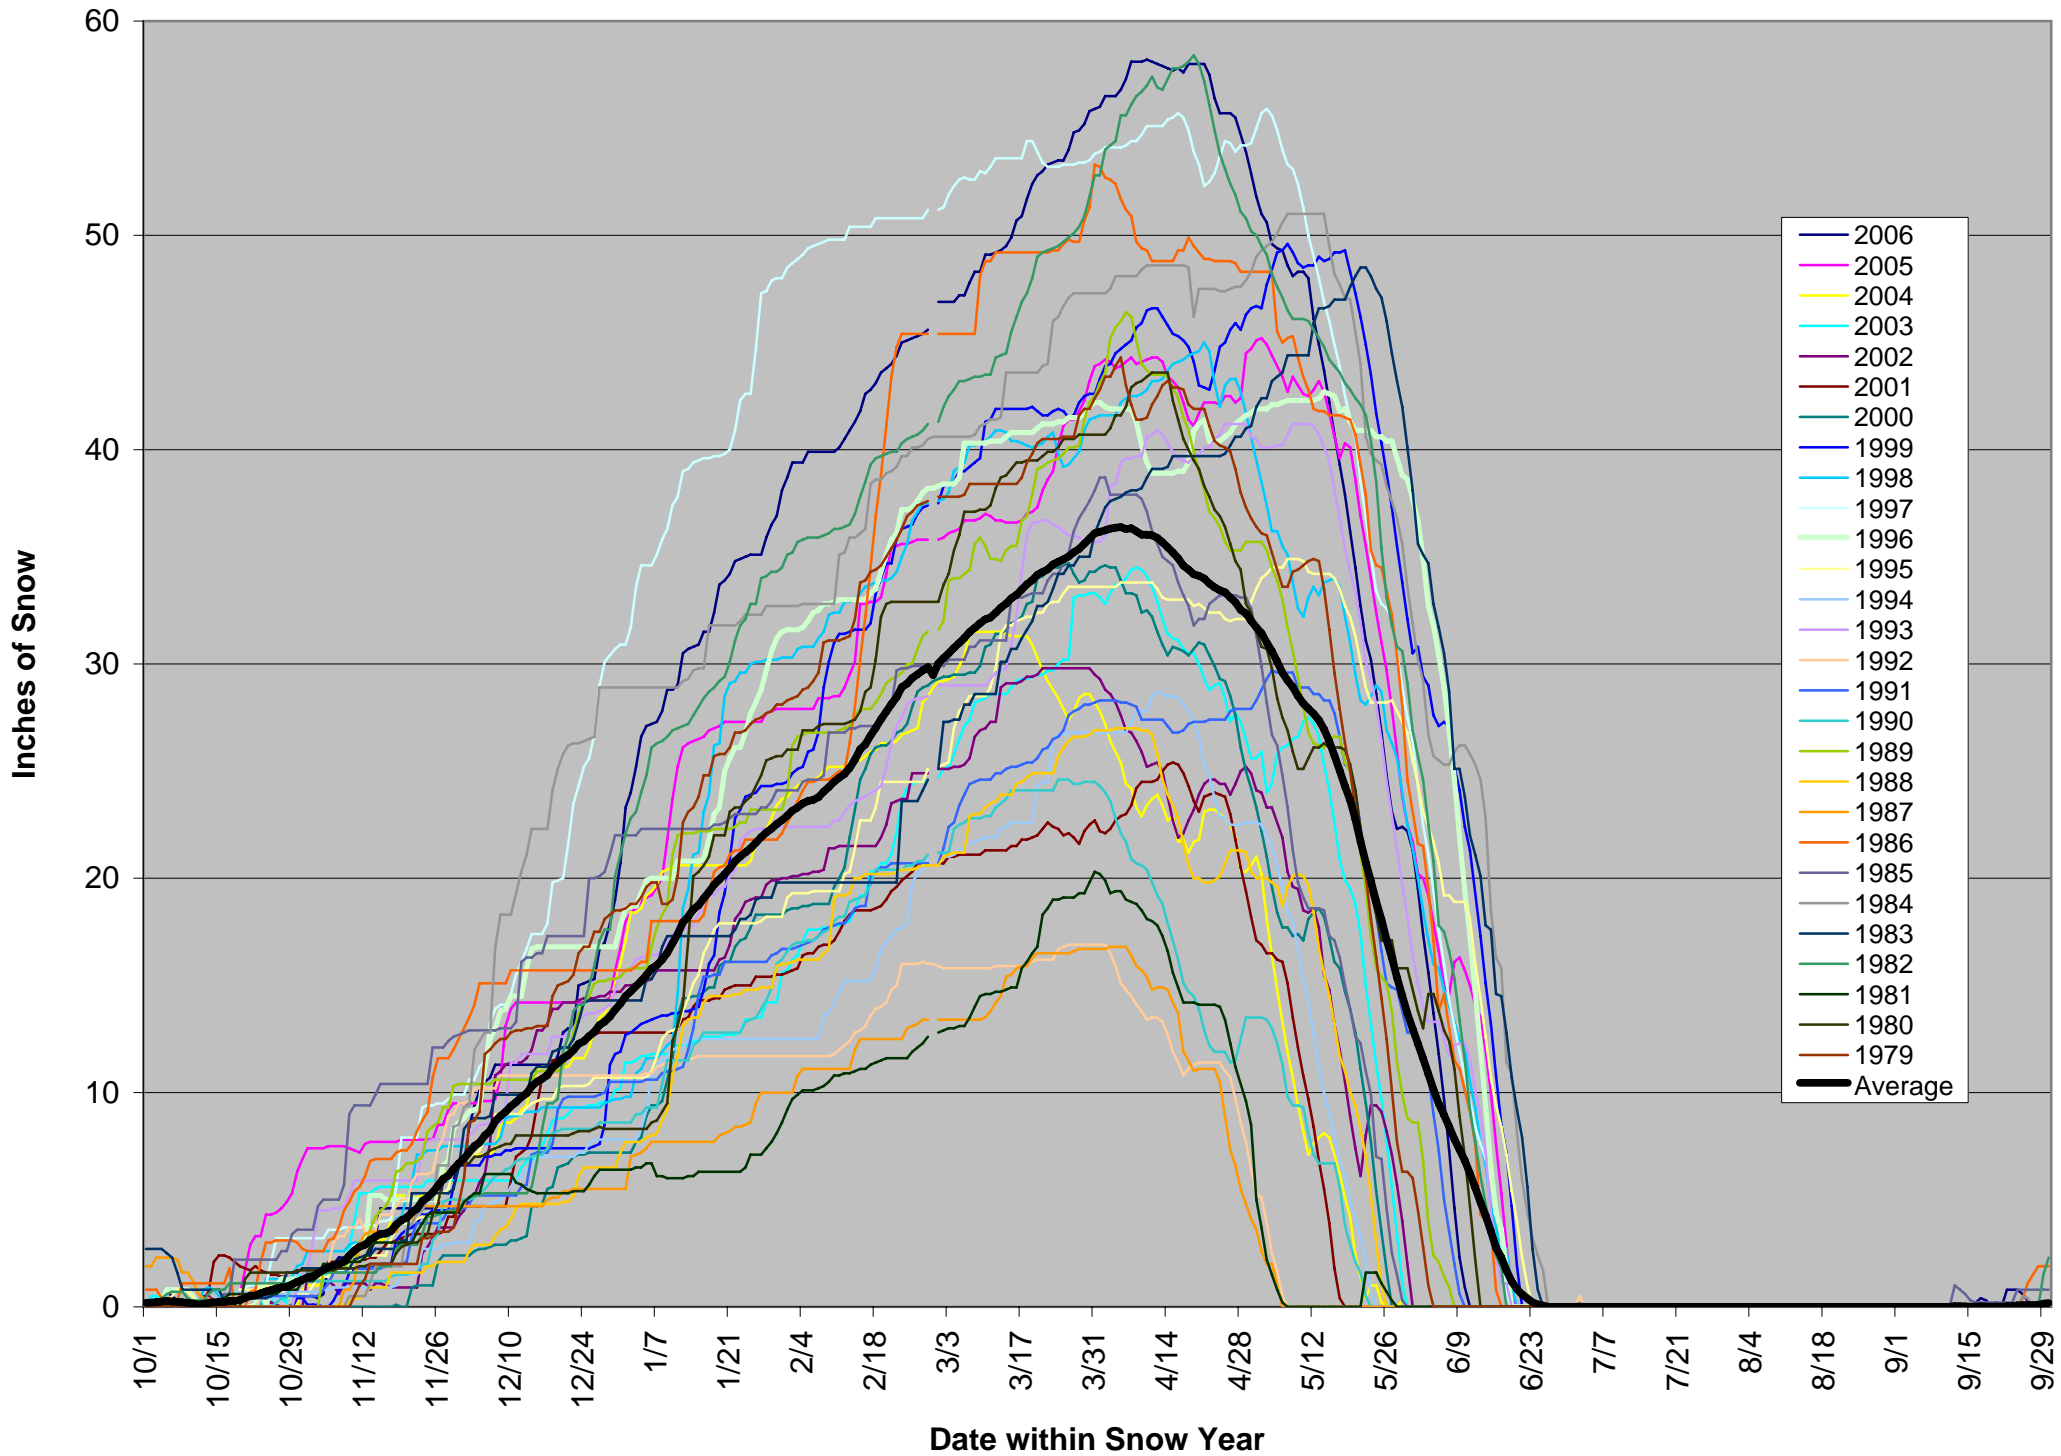

Tony Grove Snow Depths

2006 to 1979

Tony Grove Temperatures

1996 to 1993