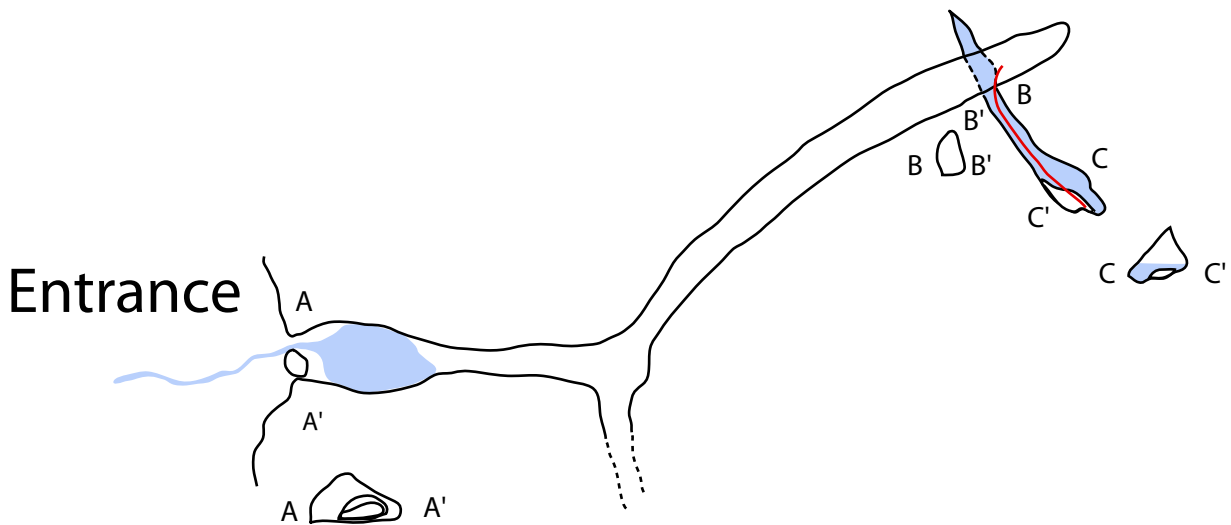

Gollum's Cave (Water Mine)

Provo, Utah County, Utah

100 Feet

North

Entrance

Survey August 18, 2005
Kevin Dickerson, Dave Bennett, Shay Lelegren
Cartography Shay Lelegren
Right side passage continues about 200 feet